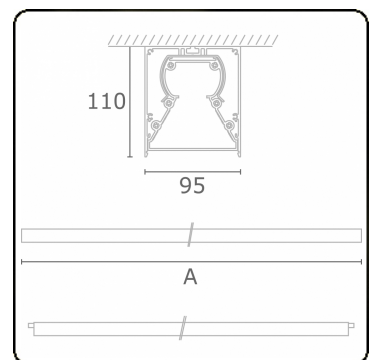

Tube 90 - Surfaced - HO 325mA - transit wired - RAL
35.39134633-9999

Fixture details

Mounting	Ceiling
Light emission	Direct
Fitting cover	satin diffusor
Protection rate	IP 65
Housing	Aluminium/Polycarbonate
Finish	RAL colour at your choice
Certificates	CE, ISO 9001

Electric details

Protection class	I
Supply	230V
Control gear box	Current driver DALI/TD

Lamp details

Lamptype	LED 3000K
Wattage	7,1W
Gross luminous flux	4035
Luminaire power	23,6W
Number	3
Lifetime LED module	L80/B10 > 72000h
Color tolerance	MacAdam 3
CRI	>80

Photometric details

CIE Fluxcode	48 78 94 100 61
--------------	-----------------

Dimensions

A	1304 mm
---	---------

Remarks

Ceiling luminaire - Surface-mounted - HO 325mA - transit wiring - RAL

ENERGY

Verrijgbaar op aanvraag.