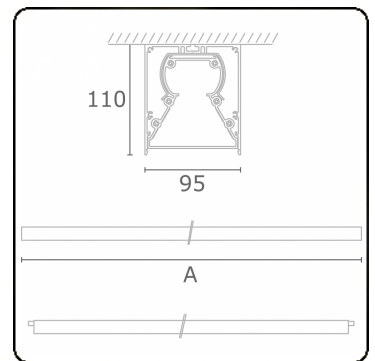

Tube 90 - Surfaced - HO 325mA - transit wired - RAL
35.39134623-9999

Fixture details

Mounting	Ceiling
Light emission	Direct
Fitting cover	satin diffusor
Protection rate	IP 65
Housing	Aluminium/Polycarbonate
Finish	RAL colour at your choice
Certificates	CE, ISO 9001

Electric details

Protection class	I
Supply	230V
Control gear box	Current driver DALI/TD

Lamp details

Lamptype	LED 3000K
Wattage	7,1W
Gross luminous flux	2690
Luminaire power	15,7W
Number	2
Lifetime LED module	L80/B10 > 72000h
Color tolerance	MacAdam 3
CRI	>80

Photometric details

CIE Fluxcode	48 78 94 100 61
--------------	-----------------

Dimensions

A	1024 mm
---	---------

Remarks

Ceiling luminaire - Surface-mounted - HO 325mA - transit wiring - RAL

ENERGY

Verrijgbaar op aanvraag.