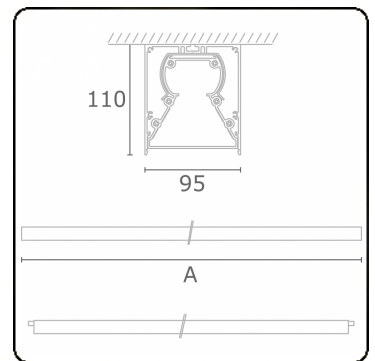

Tube 90 - Surfaced - HO 325mA - transit wired - RAL
35.39131644-9999

Fixture details

Mounting	Ceiling
Light emission	Direct
Fitting cover	satin diffusor
Protection rate	IP 65
Housing	Aluminium/Polycarbonate
Finish	RAL colour at your choice
Certificates	CE, ISO 9001

Photometric details

CIE Fluxcode	48 78 94 100 61
--------------	-----------------

Dimensions

A	1584 mm
---	---------

Remarks

Ceiling luminaire - Surface-mounted - HO 325mA - transit wiring - RAL

ENERGY

Verrijgbaar op aanvraag.