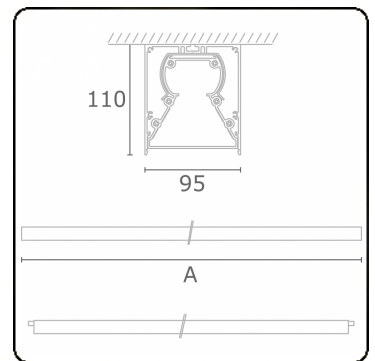

Tube 90 - Surfaced - HO 325mA - transit wired - RAL
35.39131653-9999

Fixture details

Mounting	Ceiling
Light emission	Direct
Fitting cover	satin diffusor
Protection rate	IP 65
Housing	Aluminium/Polycarbonate
Finish	RAL colour at your choice
Certificates	CE, ISO 9001

Photometric details

CIE Fluxcode	48 78 94 100 61
--------------	-----------------

Dimensions

A	1864 mm
---	---------

Remarks

Ceiling luminaire - Surface-mounted - HO 325mA - transit wiring - RAL

ENERGY

Verrijgbaar op aanvraag.