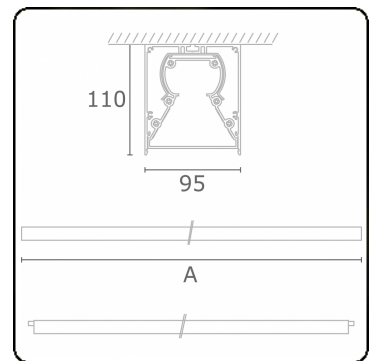

Tube 90 - Surfaced - HO 325mA - transit wired - RAL
35.39131643-9999

Fixture details

Mounting	Ceiling
Light emission	Direct
Fitting cover	satin diffusor
Protection rate	IP 65
Housing	Aluminium/Polycarbonate
Finish	RAL colour at your choice
Certificates	CE, ISO 9001

Photometric details

CIE Fluxcode	48 78 94 100 61
--------------	-----------------

Dimensions

A	1584 mm
---	---------

Remarks

Ceiling luminaire - Surface-mounted - HO 325mA - transit wiring - RAL

ENERGY

Verrijgbaar op aanvraag.