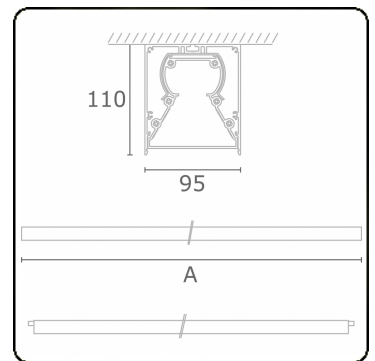

Tube 90 - Surfaced - HO 325mA - transit wired - RAL  
35.39130654-9999

**Fixture details**

Mounting	Ceiling
Light emission	Direct
Fitting cover	satin diffusor
Protection rate	IP 65
Housing	Aluminium/Polycarbonate
Finish	RAL colour at your choice
Certificates	CE, ISO 9001

**Electric details**

Protection class	I
Supply	230V
Control gear box	Current driver

**Lamp details**

Lamptype	LED 4000K
Wattage	7,1W
Gross luminous flux	7125
Luminaire power	39,3W
Number	5
Lifetime LED module	L80/B10 > 72000h
Color tolerance	MacAdam 3
CRI	>80

**Photometric details**

CIE Fluxcode	48 78 94 100 61
--------------	-----------------

**Dimensions**

A	1864 mm
---	---------

**Remarks**

Ceiling luminaire - Surface-mounted - HO 325mA - transit wiring - RAL