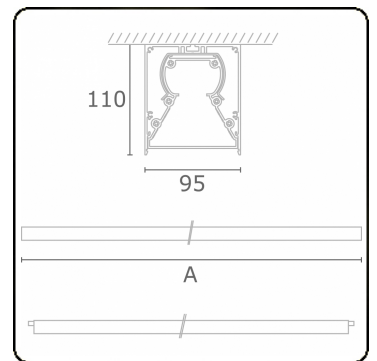

Tube 90 - Surfaced - HO 325mA - transit wired - RAL  
35.39130644-9999

**Fixture details**

Mounting	Ceiling
Light emission	Direct
Fitting cover	satin diffusor
Protection rate	IP 65
Housing	Aluminium/Polycarbonate
Finish	RAL colour at your choice
Certificates	CE, ISO 9001

**Electric details**

Protection class	I
Supply	230V
Control gear box	Current driver

**Lamp details**

Lamptype	LED 4000K
Wattage	7,1W
Gross luminous flux	5700
Luminaire power	31,4W
Number	4
Lifetime LED module	L80/B10 > 72000h
Color tolerance	MacAdam 3
CRI	>80

**Photometric details**

CIE Fluxcode	48 78 94 100 61
--------------	-----------------

**Dimensions**

A	1584 mm
---	---------

**Remarks**

Ceiling luminaire - Surface-mounted - HO 325mA - transit wiring - RAL