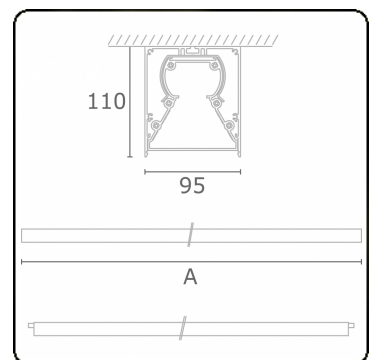

Tube 90 - Surfaced - HO 325mA - transit wired - RAL
35.39130634-9999

Fixture details

Mounting	Ceiling
Light emission	Direct
Fitting cover	satin diffusor
Protection rate	IP 65
Housing	Aluminium/Polycarbonate
Finish	RAL colour at your choice
Certificates	CE, ISO 9001

Electric details

Protection class	I
Supply	230V
Control gear box	Current driver

Lamp details

Lamptype	LED 4000K
Wattage	7,1W
Gross luminous flux	4275
Luminaire power	23,6W
Number	3
Lifetime LED module	L80/B10 > 72000h
Color tolerance	MacAdam 3
CRI	>80

Photometric details

CIE Fluxcode	48 78 94 100 61
--------------	-----------------

Dimensions

A	1304 mm
---	---------

Remarks

Ceiling luminaire - Surface-mounted - HO 325mA - transit wiring - RAL

ENERGY

Verrijgbaar op aanvraag.