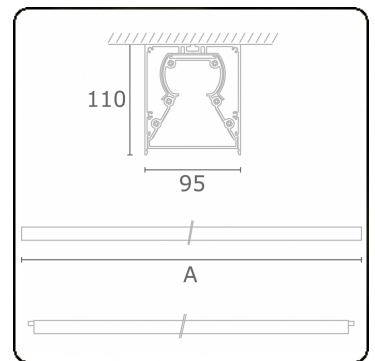

Tube 90 - Surfaced - HO 325mA - transit wired - RAL  
35.39130653-9999

**Fixture details**

Mounting	Ceiling
Light emission	Direct
Fitting cover	satin diffusor
Protection rate	IP 65
Housing	Aluminium/Polycarbonate
Finish	RAL colour at your choice
Certificates	CE, ISO 9001

**Electric details**

Protection class	I
Supply	230V
Control gear box	Current driver

**Lamp details**

Lamptype	LED 3000K
Wattage	7,1W
Gross luminous flux	6725
Luminaire power	39,3W
Number	5
Lifetime LED module	L80/B10 > 72000h
Color tolerance	MacAdam 3
CRI	>80

**Photometric details**

CIE Fluxcode	48 78 94 100 61
--------------	-----------------

**Dimensions**

A	1864 mm
---	---------

**Remarks**

Ceiling luminaire - Surface-mounted - HO 325mA - transit wiring - RAL