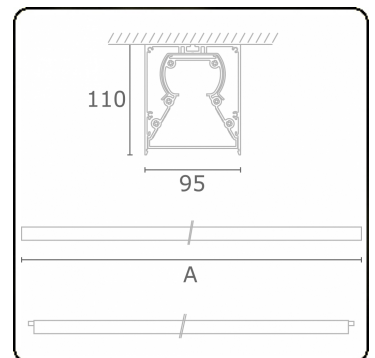

**Photometric details**

CIE Fluxcode	48 78 94 100 61
--------------	-----------------

**Dimensions**

A	1304 mm
---	---------

**Remarks**

Ceiling luminaire - Surface-mounted - HO 325mA - transit wiring - RAL