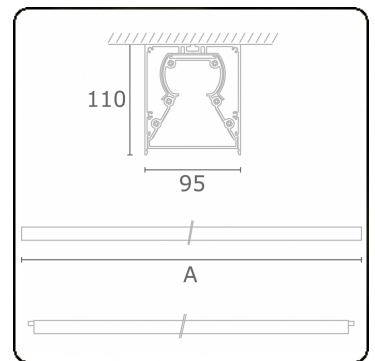

Tube 90 - Surfaced - HO 325mA - transit wired - RAL  
35.39130623-9999

**Fixture details**

Mounting	Ceiling
Light emission	Direct
Fitting cover	satin diffusor
Protection rate	IP 65
Housing	Aluminium/Polycarbonate
Finish	RAL colour at your choice
Certificates	CE, ISO 9001

**Electric details**

Protection class	I
Supply	230V
Control gear box	Current driver

**Lamp details**

Lamptype	LED 3000K
Wattage	7,2W
Gross luminous flux	2560
Luminaire power	15,8W
Number	2
Lifetime LED module	L80/B10 > 72000h
Color tolerance	MacAdam 3
CRI	>80

**Photometric details**

CIE Fluxcode	48 78 94 100 61
--------------	-----------------

**Dimensions**

A	1024 mm
---	---------

**Remarks**

Ceiling luminaire - Surface-mounted - HO 325mA - transit wiring - RAL