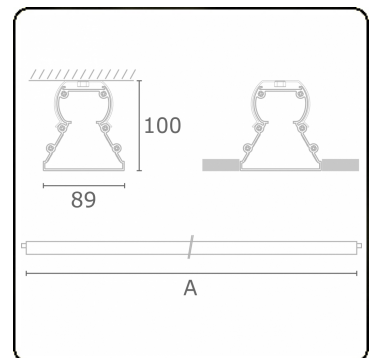

**Electric details**

Protection class	I
Supply	230V
Control gear box	Current driver DALI/TD

**Lamp details**

Lamptype	LED 4000K
Wattage	3,2W
Gross luminous flux	3375
Luminaire power	17,6W
Number	5
Lifetime LED module	L80/B10 > 72000h
Color tolerance	MacAdam 3
CRI	>80

**Photometric details**

CIE Fluxcode	48 78 94 100 61
--------------	-----------------

**Dimensions**

A	1410 mm
---	---------

**Remarks**

Ceiling recessed luminaire - Naked module - HO 150mA - transit wiring