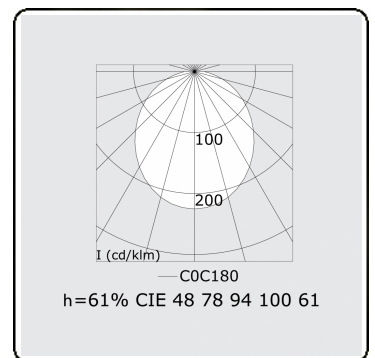

**Photometric details**

CIE Fluxcode	48 78 94 100 61
--------------	-----------------

**Dimensions**

A	1410 mm
---	---------

**Remarks**

Ceiling recessed luminaire - Naked module - HO 150mA - transit wiring