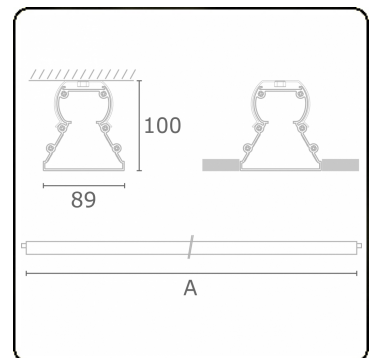

**Electric details**

Protection class	I
Supply	230V
Control gear box	Current driver DALI/TD

**Lamp details**

Lamptype	LED 4000K
Wattage	3,2W
Gross luminous flux	2025
Luminaire power	10,5W
Number	3
Lifetime LED module	L80/B10 > 72000h
Color tolerance	MacAdam 3
CRI	>80

**Photometric details**

CIE Fluxcode	48 78 94 100 61
--------------	-----------------

**Dimensions**

A	850 mm
---	--------

**Remarks**

Ceiling recessed luminaire - Naked module - HO 150mA - transit wiring

**ENERGY**