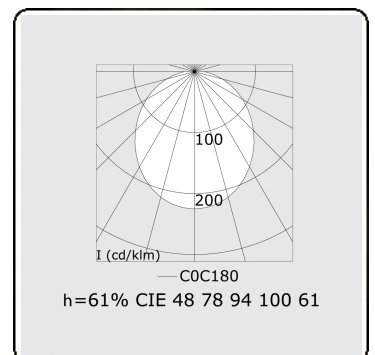

**Photometric details**

CIE Fluxcode	48 78 94 100 61
--------------	-----------------

**Dimensions**

A	850 mm
---	--------

**Remarks**

Ceiling recessed luminaire - Naked module - HO 150mA - transit wiring

**ENERGY**