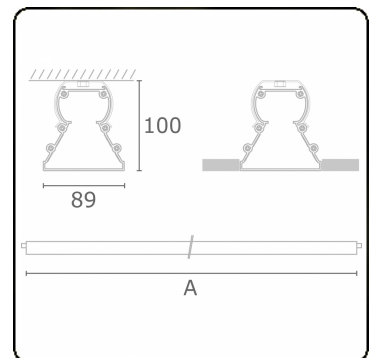

Electric details

Protection class	I
Supply	230V
Control gear box	Current driver DALI/TD

Lamp details

Lamptype	LED 4000K
Wattage	3,2W
Gross luminous flux	1350
Luminaire power	7W
Number	2
Lifetime LED module	L80/B10 > 72000h
Color tolerance	MacAdam 3
CRI	>80

Photometric details

CIE Fluxcode	48 78 94 100 61
--------------	-----------------

Dimensions

A	570 mm
---	--------

Remarks

Ceiling recessed luminaire - Naked module - HO 150mA - transit wiring

ENERGY

Verkrijgbaar op aanvraag.