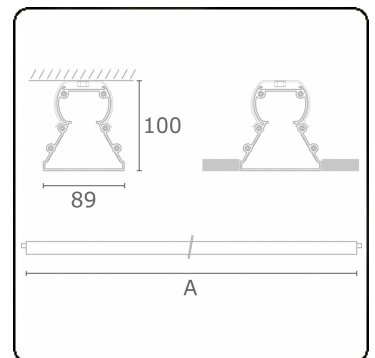

**Photometric details**

CIE Fluxcode	48 78 94 100 61
--------------	-----------------

**Dimensions**

A	1410 mm
---	---------

**Remarks**

Ceiling recessed luminaire - Naked module - HO 150mA - transit wiring