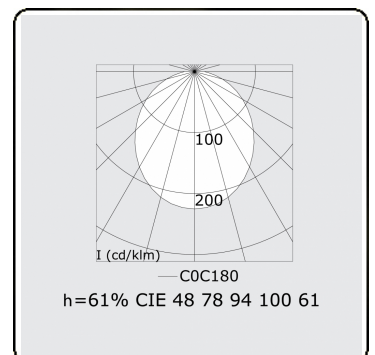

**Photometric details**

CIE Fluxcode	48 78 94 100 61
--------------	-----------------

**Dimensions**

A	1410 mm
---	---------

**Remarks**

Ceiling recessed luminaire - Naked module - HO 150mA - transit wiring