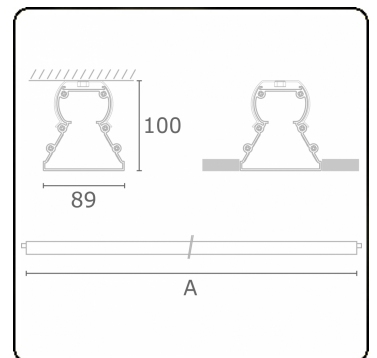

Electric details

Protection class	I
Supply	230V
Control gear box	Current driver

Lamp details

Lamptype	LED 4000K
Wattage	3,2W
Gross luminous flux	3350
Luminaire power	17,6W
Number	5
Lifetime LED module	L80/B10 > 72000h
Color tolerance	MacAdam 3
CRI	>80

Photometric details

CIE Fluxcode	48 78 94 100 61
--------------	-----------------

Dimensions

A	1410 mm
---	---------

Remarks

Ceiling recessed luminaire - Naked module - HO 150mA - transit wiring

ENERGY

Verrijgbaar op aanvraag.