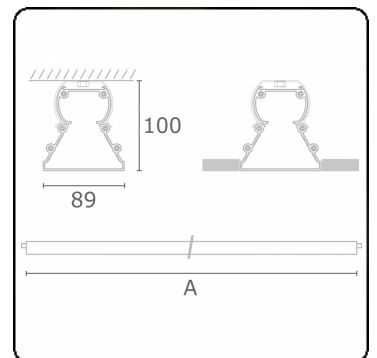

Electric details

Protection class	I
Supply	230V
Control gear box	Current driver

Lamp details

Lamptype	LED 4000K
Wattage	3,2W
Gross luminous flux	2025
Luminaire power	10,5W
Number	3
Lifetime LED module	L80/B10 > 72000h
Color tolerance	MacAdam 3
CRI	>80

Photometric details

CIE Fluxcode	48 78 94 100 61
--------------	-----------------

Dimensions

A	850 mm
---	--------

Remarks

Ceiling recessed luminaire - Naked module - HO 150mA - transit wiring

ENERGY

Verkrijgbaar op aanvraag.