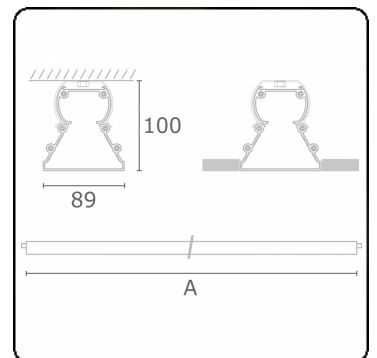

Electric details

Protection class	I
Supply	230V
Control gear box	Current driver

Lamp details

Lamptype	LED 3000K
Wattage	3,2W
Gross luminous flux	3175
Luminaire power	17,6W
Number	5
Lifetime LED module	L80/B10 > 72000h
Color tolerance	MacAdam 3
CRI	>80

Photometric details

CIE Fluxcode	48 78 94 100 61
--------------	-----------------

Dimensions

A	1410 mm
---	---------

Remarks

Ceiling recessed luminaire - Naked module - HO 150mA - transit wiring

ENERGY

Verkrijgbaar op aanvraag.