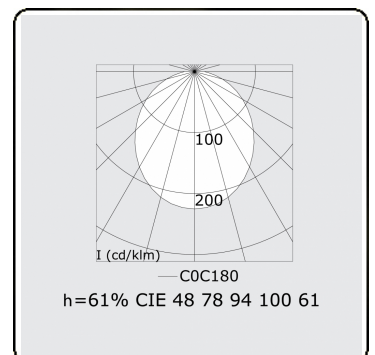

Electric details

Protection class	I
Supply	230V
Control gear box	Current driver

Lamp details

Lamptype	LED 3000K
Wattage	3,2W
Gross luminous flux	1920
Luminaire power	10,6W
Number	3
Lifetime LED module	L80/B10 > 72000h
Color tolerance	MacAdam 3
CRI	>80

Photometric details

CIE Fluxcode	48 78 94 100 61
--------------	-----------------

Dimensions

A	850 mm
---	--------

Remarks

Ceiling recessed luminaire - Naked module - HO 150mA - transit wiring

ENERGY

Verkrijgbaar op aanvraag.