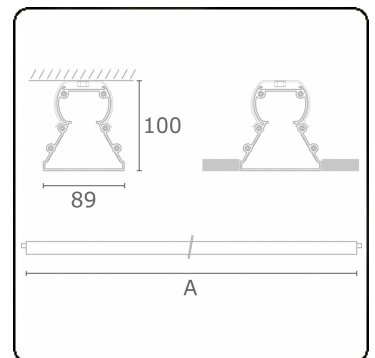

Electric details

Protection class	I
Supply	230V
Control gear box	Current driver

Lamp details

Lamptype	LED 3000K
Wattage	3,2W
Gross luminous flux	1920
Luminaire power	10,6W
Number	3
Lifetime LED module	L80/B10 > 72000h
Color tolerance	MacAdam 3
CRI	>80

Photometric details

CIE Fluxcode	48 78 94 100 61
--------------	-----------------

Dimensions

A	850 mm
---	--------

Remarks

Ceiling recessed luminaire - Naked module - HO 150mA - transit wiring

ENERGY

Verkrijgbaar op aanvraag.