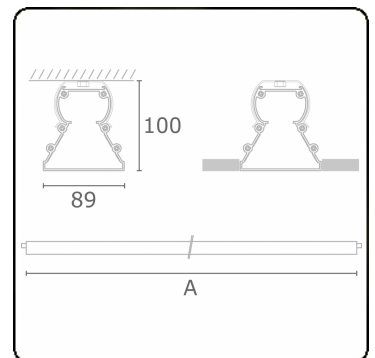

**Electric details**

Protection class	I
Supply	230V
Control gear box	Current driver

**Lamp details**

Lamptype	LED 3000K
Wattage	3,2W
Gross luminous flux	1280
Luminaire power	7,0W
Number	2
Lifetime LED module	L80/B10 > 72000h
Color tolerance	MacAdam 3
CRI	>80

**Photometric details**

CIE Fluxcode	48 78 94 100 61
--------------	-----------------

**Dimensions**

A	570 mm
---	--------

**Remarks**

Ceiling recessed luminaire - Naked module - HO 150mA - transit wiring

**ENERGY**