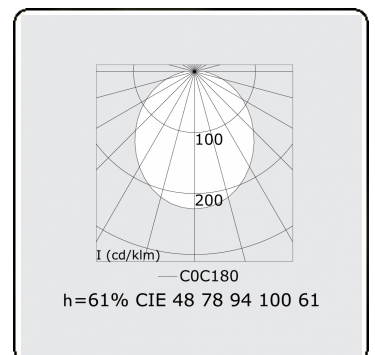

**Electric details**

Protection class	I
Supply	230V
Control gear box	Current driver

**Lamp details**

Lamptype	LED 3000K
Wattage	3,2W
Gross luminous flux	1280
Luminaire power	7,0W
Number	2
Lifetime LED module	L80/B10 > 72000h
Color tolerance	MacAdam 3
CRI	>80

**Photometric details**

CIE Fluxcode	48 78 94 100 61
--------------	-----------------

**Dimensions**

A	570 mm
---	--------

**Remarks**

Ceiling recessed luminaire - Naked module - HO 150mA - transit wiring

**ENERGY**