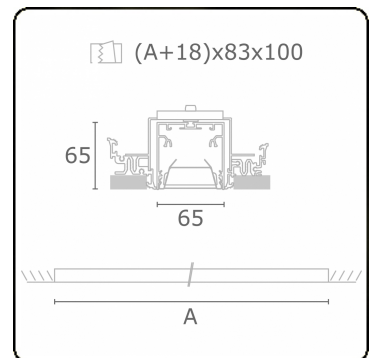

Electric details

Protection class	I
Supply	230V
Control gear box	Current driver

Lamp details

Lamptype	LED 4000K
Wattage	3,2W
Gross luminous flux	4050
Luminaire power	21,1W
Number	6
Lifetime LED module	L80/B10 > 72000h
Color tolerance	MacAdam 3
CRI	>80

Photometric details

UGR	<19
CIE Fluxcode	80 99 100 100 76

Dimensions

A	1684 mm
---	---------

Remarks

Recessed luminaire (trimless) - Direct - HO 150mA - BAP - ANO

ENERGY

Verrijgbaar op aanvraag.