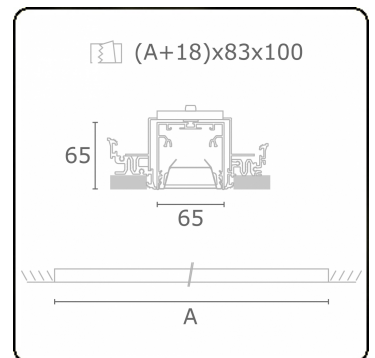

**Electric details**

Protection class	I
Supply	230V
Control gear box	Current driver

**Lamp details**

Lamptype	LED 4000K
Wattage	3,2W
Gross luminous flux	3350
Luminaire power	17,6W
Number	5
Lifetime LED module	L80/B10 > 72000h
Color tolerance	MacAdam 3
CRI	>80

**Photometric details**

UGR	<19
CIE Fluxcode	80 99 100 100 76

**Dimensions**

A	1404 mm
---	---------

**Remarks**

Recessed luminaire (trimless) - Direct - HO 150mA - BAP - ANO

**ENERGY**

Verrijgbaar op aanvraag.