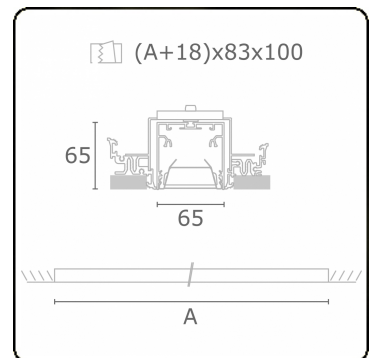

**Electric details**

Protection class	I
Supply	230V
Control gear box	Current driver DALI/TD

**Lamp details**

Lamptype	LED 3000K
Wattage	3,2W
Gross luminous flux	5080
Luminaire power	28,1W
Number	8
Lifetime LED module	L80/B10 > 72000h
Color tolerance	MacAdam 3
CRI	>80

**Photometric details**

UGR	<19
CIE Fluxcode	80 99 100 100 76

**Dimensions**

A	2244 mm
---	---------

**Remarks**

Recessed luminaire (trimless) - Direct - HO 150mA - BAP - ANO

**ENERGY**

Verrijgbaar op aanvraag.