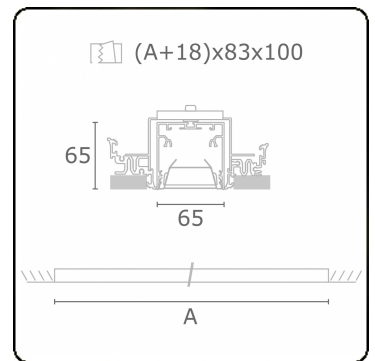

**Electric details**

Protection class	I
Supply	230V
Control gear box	Current driver

**Lamp details**

Lamptype	LED 3000K
Wattage	3,2W
Gross luminous flux	5080
Luminaire power	28,1W
Number	8
Lifetime LED module	L80/B10 > 72000h
Color tolerance	MacAdam 3
CRI	>80

**Photometric details**

UGR	<19
CIE Fluxcode	80 99 100 100 76

**Dimensions**

A	2244 mm
---	---------

**Remarks**

Recessed luminaire (trimless) - Direct - HO 150mA - BAP - ANO

**ENERGY**

Verrijgbaar op aanvraag.