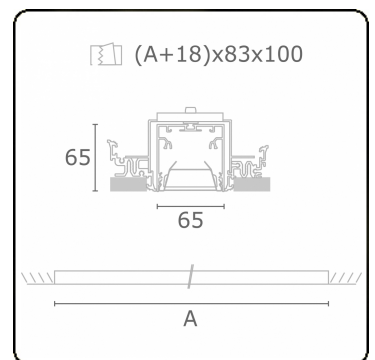

Rekta 65x65 Direct - VDT - HO 150mA - ANO
07.94020573-0001

Fixture details

Mounting	Ceiling recessed
Light emission	Direct
Fitting cover	VDT louvre
Protection rate	IP 20
Housing	Aluminium
Finish	anodized finish
Certificates	CE, ISO 9001

Electric details

Protection class	I
Supply	230V
Control gear box	Current driver

Lamp details

Lamptype	LED 3000K
Wattage	3,2W
Gross luminous flux	4480
Luminaire power	24,6W
Number	7
Lifetime LED module	L80/B10 > 72000h
Color tolerance	MacAdam 3
CRI	>80

Photometric details

UGR	<19
CIE Fluxcode	80 99 100 100 76

Dimensions

A	1964 mm
---	---------

Remarks

Recessed luminaire (trimless) - Direct - HO 150mA - BAP - ANO

ENERGY

Verrijgbaar op aanvraag.