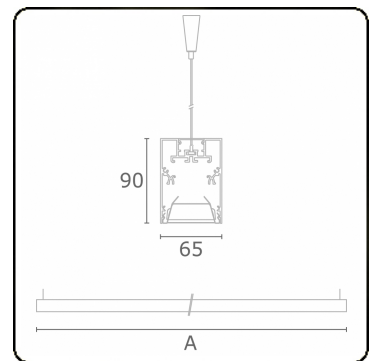

Photometric details

UGR	<19
CIE Fluxcode	80 99 100 100 76
CIE Fluxcode Indirect	00 00 00 00 67

Dimensions

A	2810 mm
---	---------

Remarks

Suspended luminaire - Direct/Indirect - HO 150mA - VDT - RAL

ENERGY

Verrijgbaar op aanvraag.