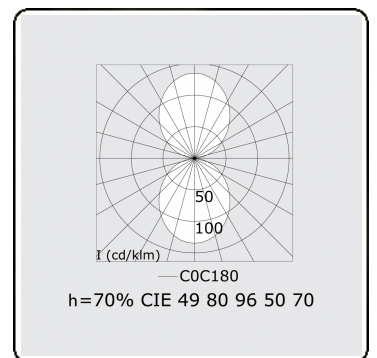

Rekta 65x130 Direct/Indirect - satin - HO 150mA - ANO
06.94504524-0001

Fixture details

Mounting	Wall
Light emission	Direct-Indirect
Fitting cover	satin diffusor
Protection rate	IP 20
Housing	Aluminium
Finish	anodized finish
Certificates	CE, ISO 9001

Photometric details

UGR	>19
CIE Fluxcode	49 80 96 100 70
CIE Fluxcode Indirect	00 00 00 00 70

Dimensions

A	570 mm
---	--------

Remarks

Wall luminaire - Direct/Indirect - HO 150mA - satin (flush) - ANO

ENERGY