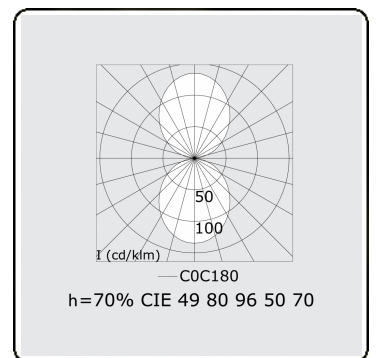

Photometric details

UGR	>19
CIE Fluxcode	49 80 96 100 70
CIE Fluxcode Indirect	00 00 00 00 70

Dimensions

A	570 mm
---	--------

Remarks

Wall luminaire - Direct/Indirect - HO 150mA - satin (flush) - ANO

ENERGY