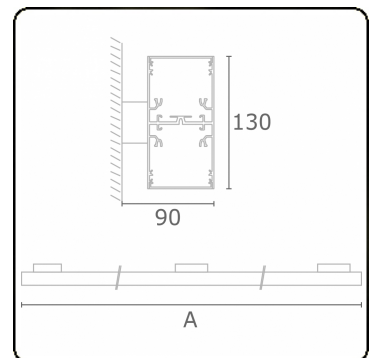

Photometric details

UGR	>19
CIE Fluxcode	49 80 96 100 70
CIE Fluxcode Indirect	00 00 00 00 70

Dimensions

A	850 mm
---	--------

Remarks

Wall luminaire - Direct/Indirect - HO 150mA - satin (flush) - ANO

ENERGY