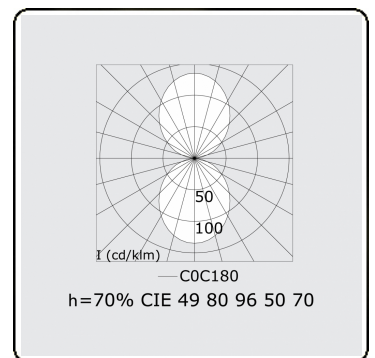

Rekta 65x130 Direct/Indirect - satin - HO 150mA - ANO
06.94500534-0001

Fixture details

Mounting	Wall
Light emission	Direct-Indirect
Fitting cover	satin diffusor
Protection rate	IP 20
Housing	Aluminium
Finish	anodized finish
Certificates	CE, ISO 9001

Electric details

Protection class	I
Supply	230V
Control gear box	Current driver

Lamp details

Lamptype	LED 4000K
Wattage	3,2W
Gross luminous flux	4050
Luminaire power	21,1W
Number	6
Lifetime LED module	L80/B10 > 72000h
Color tolerance	MacAdam 3
CRI	>80

Photometric details

UGR	>19
CIE Fluxcode	49 80 96 100 70
CIE Fluxcode Indirect	00 00 00 00 70

Dimensions

A	850 mm
---	--------

Remarks

Wall luminaire - Direct/Indirect - HO 150mA - satin (flush) - ANO

ENERGY