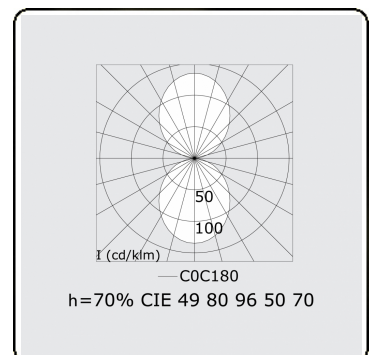

Rekta 65x130 Direct/Indirect - satin - HO 150mA - ANO  
06.94500523-0001

**Fixture details**

Mounting	Wall
Light emission	Direct-Indirect
Fitting cover	satin diffusor
Protection rate	IP 20
Housing	Aluminium
Finish	anodized finish
Certificates	CE, ISO 9001

**Electric details**

Protection class	I
Supply	230V
Control gear box	Current driver

**Lamp details**

Lamptype	LED 3000K
Wattage	3,2W
Gross luminous flux	2560
Luminaire power	14,1W
Number	4
Lifetime LED module	L80/B10 > 72000h
Color tolerance	MacAdam 3
CRI	>80

**Photometric details**

UGR	>19
CIE Fluxcode	49 80 96 100 70
CIE Fluxcode Indirect	00 00 00 00 70

**Dimensions**

A	570 mm
---	--------

**Remarks**

Wall luminaire - Direct/Indirect - HO 150mA - satin (flush) - ANO