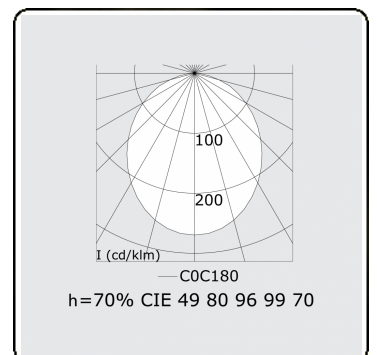

Remarks

Ceiling luminaire - Direct - HO 325mA - satin - ANO

ENERGY

Verkrijgbaar op aanvraag.

Disponible sur demande.

Available on request.

Auf Anfrage.

WXYZ
kWh/1000h

MULTILINE®

2019/2015