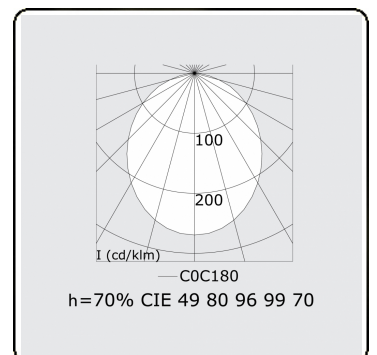

Rekta 65x65 Direct - satin - HO 325mA - ANO
05.94004693-0001

Fixture details

Mounting	Ceiling
Light emission	Direct
Fitting cover	satin diffusor
Protection rate	IP 20
Housing	Aluminium
Finish	anodized finish
Certificates	CE, ISO 9001

Electric details

Protection class	I
Supply	230V
Control gear box	Current driver DALI/TD

Lamp details

Lamptype	LED 3000K
Wattage	7,1W
Gross luminous flux	12105
Luminaire power	70,7W
Number	9
Lifetime LED module	L80/B10 > 72000h
Color tolerance	MacAdam 3
CRI	>80

Photometric details

UGR	>19
CIE Fluxcode	49 80 96 100 70

Dimensions

A	2530 mm
---	---------

Remarks

Ceiling luminaire - Direct - HO 325mA - satin - ANO

ENERGY

Verkrijgbaar op aanvraag.