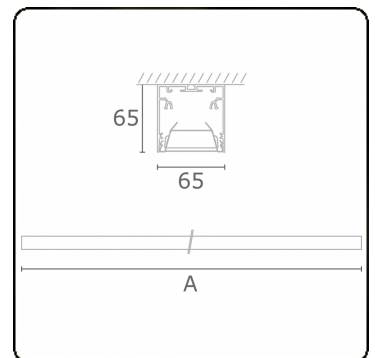

Rekta 65x65 Direct - VDT - HO 150mA - ANO
05.94024544-0001

Fixture details

Mounting	Ceiling
Light emission	Direct
Fitting cover	VDT louvre
Protection rate	IP 20
Housing	Aluminium
Finish	anodized finish
Certificates	CE, ISO 9001

Electric details

Protection class	I
Supply	230V
Control gear box	Current driver DALI/TD

Lamp details

Lamptype	LED 4000K
Wattage	3,2W
Gross luminous flux	2680
Luminaire power	14,1W
Number	4
Lifetime LED module	L80/B10 > 72000h
Color tolerance	MacAdam 3
CRI	>80

Photometric details

UGR	<19
CIE Fluxcode	80 99 100 100 76

Dimensions

A	1130 mm
---	---------

Remarks

Ceiling luminaire - Direct - HO 150mA - VDT - ANO

ENERGY

Verrijgbaar op aanvraag.