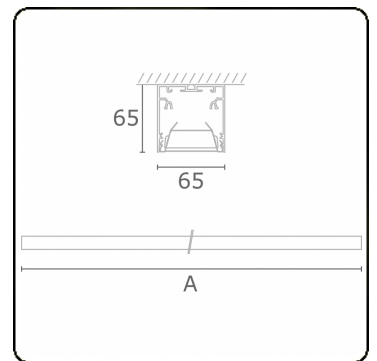

Rekta 65x65 Direct - VDT - HO 150mA - ANO
05.94024583-0001

Fixture details

Mounting	Ceiling
Light emission	Direct
Fitting cover	VDT louvre
Protection rate	IP 20
Housing	Aluminium
Finish	anodized finish
Certificates	CE, ISO 9001

Electric details

Protection class	I
Supply	230V
Control gear box	Current driver DALI/TD

Lamp details

Lamptype	LED 3000K
Wattage	3,2W
Gross luminous flux	5080
Luminaire power	28,1W
Number	8
Lifetime LED module	L80/B10 > 72000h
Color tolerance	MacAdam 3
CRI	>80

Photometric details

UGR	<19
CIE Fluxcode	80 99 100 100 76

Dimensions

A	2250 mm
---	---------

Remarks

Ceiling luminaire - Direct - HO 150mA - VDT - ANO

ENERGY

Verrijgbaar op aanvraag.