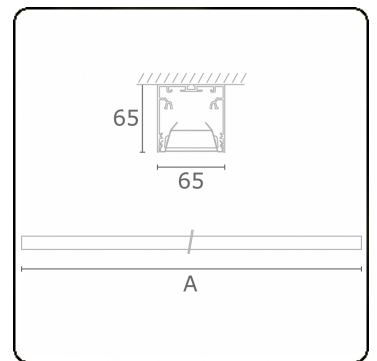

Rekta 65x65 Direct - VDT - HO 150mA - ANO  
05.94024573-0001

**Fixture details**

Mounting	Ceiling
Light emission	Direct
Fitting cover	VDT louvre
Protection rate	IP 20
Housing	Aluminium
Finish	anodized finish
Certificates	CE, ISO 9001

**Photometric details**

UGR	<19
CIE Fluxcode	80 99 100 100 76

**Dimensions**

A	1970 mm
---	---------

**Remarks**

Ceiling luminaire - Direct - HO 150mA - VDT - ANO

**ENERGY**

Verrijgbaar op aanvraag.