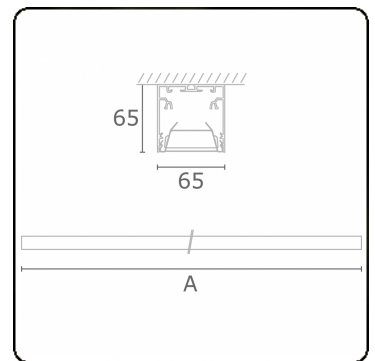

Rekta 65x65 Direct - VDT - HO 150mA - ANO
05.94020553-0001

Fixture details

Mounting	Ceiling
Light emission	Direct
Fitting cover	VDT louvre
Protection rate	IP 20
Housing	Aluminium
Finish	anodized finish
Certificates	CE, ISO 9001

Electric details

Protection class	I
Supply	230V
Control gear box	Current driver

Lamp details

Lamptype	LED 3000K
Wattage	3,2W
Gross luminous flux	3200
Luminaire power	17,6W
Number	5
Lifetime LED module	L80/B10 > 72000h
Color tolerance	MacAdam 3
CRI	>80

Photometric details

UGR	<19
CIE Fluxcode	80 99 100 100 76

Dimensions

A	1410 mm
---	---------

Remarks

Ceiling luminaire - Direct - HO 150mA - VDT - ANO

ENERGY

Verrijgbaar op aanvraag.