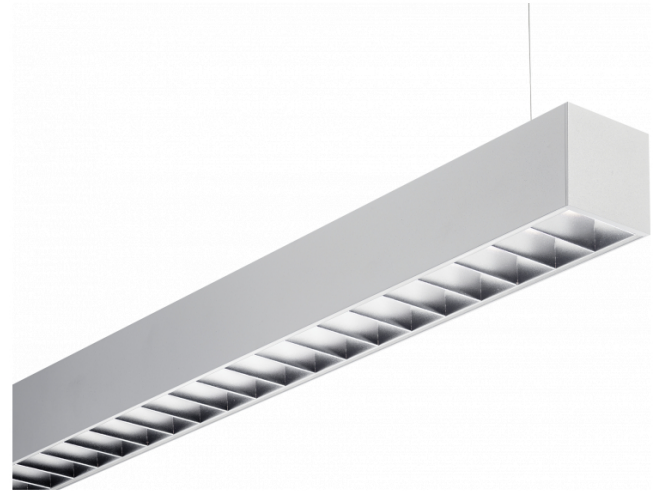

Rekta 65x65 Direct - VDT - HO 150mA - ANO
04.94020504-0001

Fixture details

Mounting	Pendant
Light emission	Direct
Fitting cover	VDT louvre
Protection rate	IP 20
Housing	Aluminium
Finish	anodized finish
Certificates	CE, ISO 9001

Electric details

Protection class	I
Supply	230V
Control gear box	Current driver

Lamp details

Lamptype	LED 4000K
Wattage	3,2W
Gross luminous flux	6700
Luminaire power	35,2W
Number	10
Lifetime LED module	L80/B10 > 72000h
Color tolerance	MacAdam 3
CRI	>80

Photometric details

UGR	<19
CIE Fluxcode	80 99 100 100 76

Dimensions

A	2810 mm
---	---------

Remarks

Suspended luminaire - Direct - HO 150mA - VDT - ANO

ENERGY

Verrijgbaar op aanvraag.