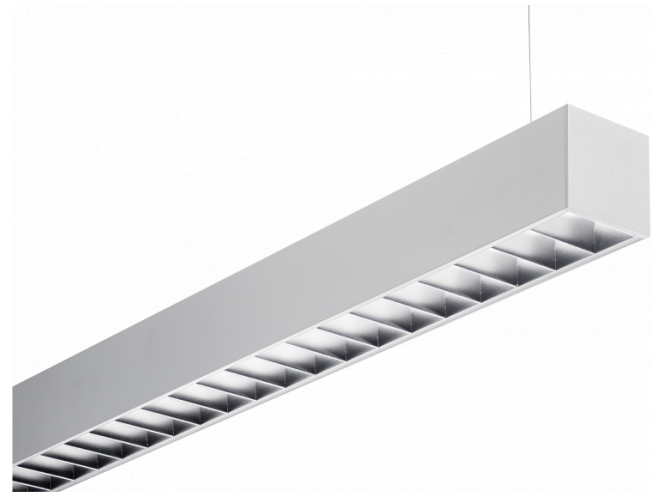

Rekta 65x65 Direct - VDT - HO 150mA - ANO
04.94020574-0001

Fixture details

Mounting	Pendant
Light emission	Direct
Fitting cover	VDT louvre
Protection rate	IP 20
Housing	Aluminium
Finish	anodized finish
Certificates	CE, ISO 9001

Electric details

Protection class	I
Supply	230V
Control gear box	Current driver

Lamp details

Lamptype	LED 4000K
Wattage	3,2W
Gross luminous flux	4725
Luminaire power	24,6W
Number	7
Lifetime LED module	L80/B10 > 72000h
Color tolerance	MacAdam 3
CRI	>80

Photometric details

UGR	<19
CIE Fluxcode	80 99 100 100 76

Dimensions

A	1970 mm
---	---------

Remarks

Suspended luminaire - Direct - HO 150mA - VDT - ANO

ENERGY

Verrijgbaar op aanvraag.