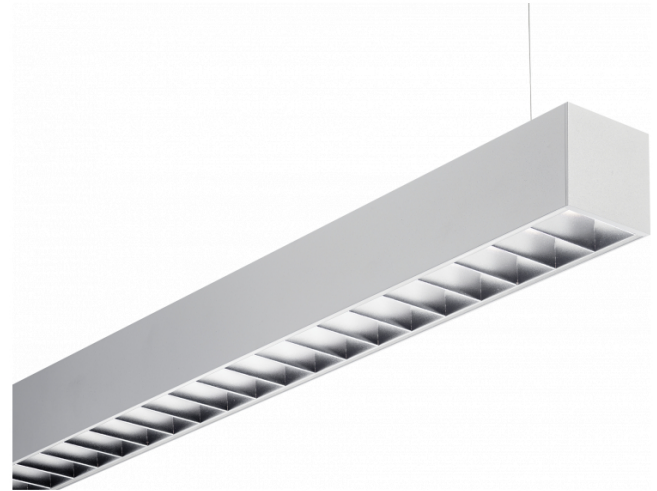

Rekta 65x65 Direct - VDT - HO 150mA - ANO
04.94024583-0001

Fixture details

Mounting	Pendant
Light emission	Direct
Fitting cover	VDT louvre
Protection rate	IP 20
Housing	Aluminium
Finish	anodized finish
Certificates	CE, ISO 9001

Electric details

Protection class	I
Supply	230V
Control gear box	Current driver DALI/TD

Lamp details

Lamptype	LED 3000K
Wattage	3,2W
Gross luminous flux	5080
Luminaire power	28,1W
Number	8
Lifetime LED module	L80/B10 > 72000h
Color tolerance	MacAdam 3
CRI	>80

Photometric details

UGR	<19
CIE Fluxcode	80 99 100 100 76

Dimensions

A	2250 mm
---	---------

Remarks

Suspended luminaire - Direct - HO 150mA - VDT - ANO

ENERGY

Verrijgbaar op aanvraag.