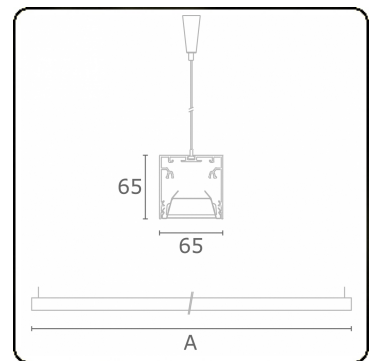

Rekta 65x65 Direct - VDT - HO 150mA - ANO
04.94024583-0001

Fixture details

Mounting	Pendant
Light emission	Direct
Fitting cover	VDT louvre
Protection rate	IP 20
Housing	Aluminium
Finish	anodized finish
Certificates	CE, ISO 9001

Electric details

Protection class	I
Supply	230V
Control gear box	Current driver DALI/TD

Lamp details

Lamptype	LED 3000K
Wattage	3,2W
Gross luminous flux	5080
Luminaire power	28,1W
Number	8
Lifetime LED module	L80/B10 > 72000h
Color tolerance	MacAdam 3
CRI	>80

Photometric details

UGR	<19
CIE Fluxcode	80 99 100 100 76

Dimensions

A	2250 mm
---	---------

Remarks

Suspended luminaire - Direct - HO 150mA - VDT - ANO

ENERGY

Verrijgbaar op aanvraag.