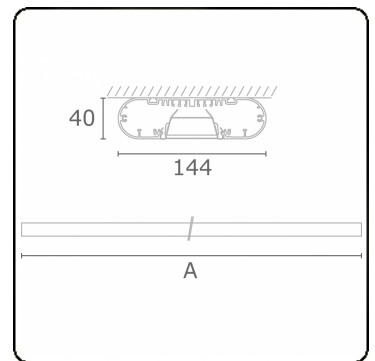

Ro-LED Direct - VDT - HO 150mA - ANO
05.92020583-0001

Fixture details

Mounting	Ceiling
Light emission	Direct
Fitting cover	VDT louvre
Protection rate	IP 20
Housing	Aluminium
Finish	anodized finish
Certificates	CE, ISO 9001

Electric details

Protection class	I
Supply	230V
Control gear box	Current driver

Lamp details

Lamptype	LED 3000K
Wattage	3,2W
Gross luminous flux	5080
Luminaire power	28,1W
Number	8
Lifetime LED module	L80/B10 > 72000h
Color tolerance	MacAdam 3
CRI	>80

Photometric details

UGR	<19
CIE Fluxcode	80 99 100 100 71

Dimensions

A	2250 mm
---	---------

Remarks

Ceiling luminaire - Direct - HO 150mA - VDT - ANO

ENERGY

Verrijgbaar op aanvraag.