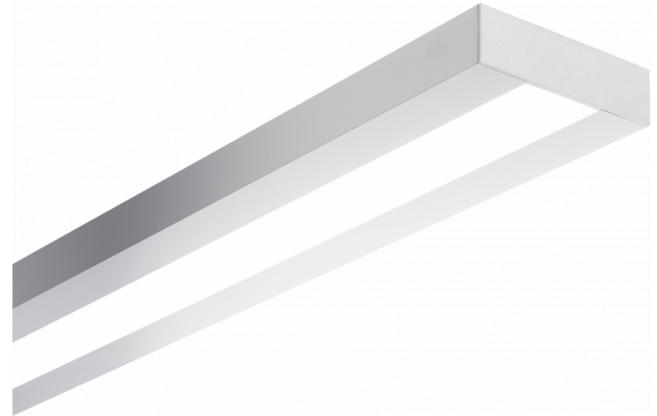

Re-LED Direct - satin - HO 150mA - RAL
05.91004564-9999

Fixture details

Mounting	Ceiling
Light emission	Direct
Fitting cover	satin diffusor
Protection rate	IP 20
Housing	Aluminium
Finish	RAL colour at your choice
Certificates	CE, ISO 9001

Photometric details

UGR	>19
CIE Fluxcode	49 80 96 99 67

Dimensions

A	1690 mm
---	---------

Remarks

Ceiling luminaire - Direct - HO 150mA - satin - RAL

ENERGY

Verrijgbaar op aanvraag.