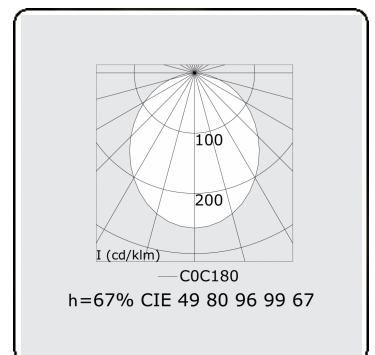

Electric details

Protection class	I
Supply	230V
Control gear box	Current driver DALI/TD

Lamp details

Lamptype	LED 4000K
Wattage	3,2W
Gross luminous flux	4020
Luminaire power	21,1W
Number	6
Lifetime LED module	L80/B10 > 72000h
Color tolerance	MacAdam 3
CRI	>80

Photometric details

UGR	>19
CIE Fluxcode	49 80 96 99 67

Dimensions

A	1690 mm
---	---------

Remarks

Ceiling luminaire - Direct - HO 150mA - satin - RAL

ENERGY

Verrijgbaar op aanvraag.