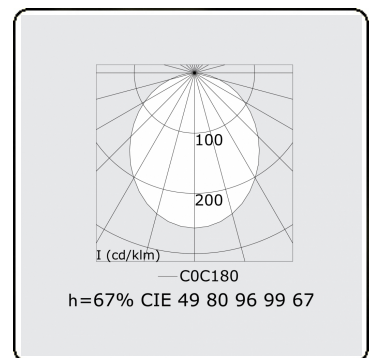

Electric details

Protection class	I
Supply	230V
Control gear box	Current driver DALI/TD

Lamp details

Lamptype	LED 4000K
Wattage	3,2W
Gross luminous flux	2700
Luminaire power	14,1W
Number	4
Lifetime LED module	L80/B10 > 72000h
Color tolerance	MacAdam 3
CRI	>80

Photometric details

UGR	>19
CIE Fluxcode	49 80 96 99 67

Dimensions

A	1130 mm
---	---------

Remarks

Ceiling luminaire - Direct - HO 150mA - satin - RAL

ENERGY

Verrijgbaar op aanvraag.