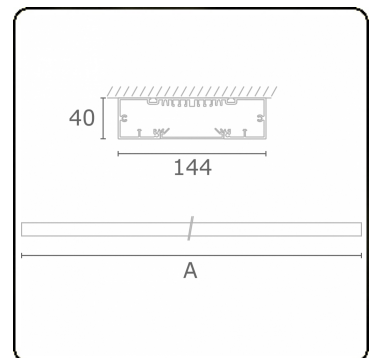

Electric details

Protection class	I
Supply	230V
Control gear box	Current driver DALI/TD

Lamp details

Lamptype	LED 4000K
Wattage	3,2W
Gross luminous flux	2700
Luminaire power	14,1W
Number	4
Lifetime LED module	L80/B10 > 72000h
Color tolerance	MacAdam 3
CRI	>80

Photometric details

UGR	>19
CIE Fluxcode	49 80 96 99 67

Dimensions

A	1130 mm
---	---------

Remarks

Ceiling luminaire - Direct - HO 150mA - satin - RAL

ENERGY

Verrijgbaar op aanvraag.