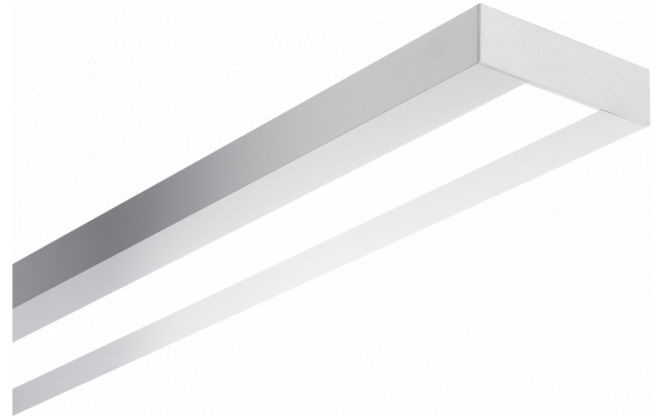

Re-LED Direct - satin - HO 150mA - RAL
05.91004544-9999

Fixture details

Mounting	Ceiling
Light emission	Direct
Fitting cover	satin diffusor
Protection rate	IP 20
Housing	Aluminium
Finish	RAL colour at your choice
Certificates	CE, ISO 9001

Photometric details

UGR	>19
CIE Fluxcode	49 80 96 99 67

Dimensions

A	1130 mm
---	---------

Remarks

Ceiling luminaire - Direct - HO 150mA - satin - RAL

ENERGY

Verrijgbaar op aanvraag.