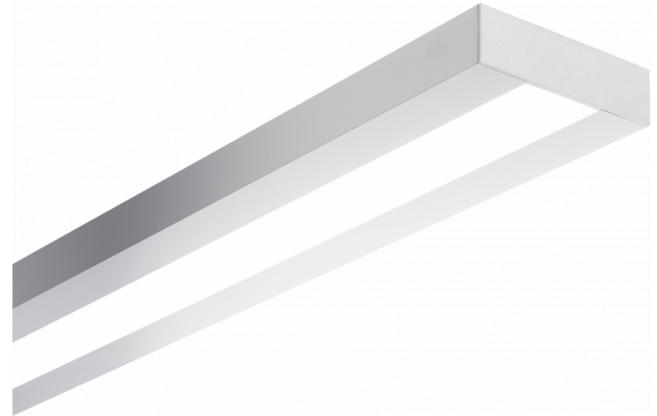

Re-LED Direct - satin - HO 150mA - RAL  
05.91000574-9999

**Fixture details**

Mounting	Ceiling
Light emission	Direct
Fitting cover	satin diffusor
Protection rate	IP 20
Housing	Aluminium
Finish	RAL colour at your choice
Certificates	CE, ISO 9001

**Photometric details**

UGR	>19
CIE Fluxcode	49 80 96 99 67

**Dimensions**

A	1970 mm
---	---------

**Remarks**

Ceiling luminaire - Direct - HO 150mA - satin - RAL

**ENERGY**

A  
 Verkrijgbaar op aanvraag.  
B  
 Disponible sur demande.  
C  
D  
 Available on request.  
E  
F  
 Auf Anfrage.  
G