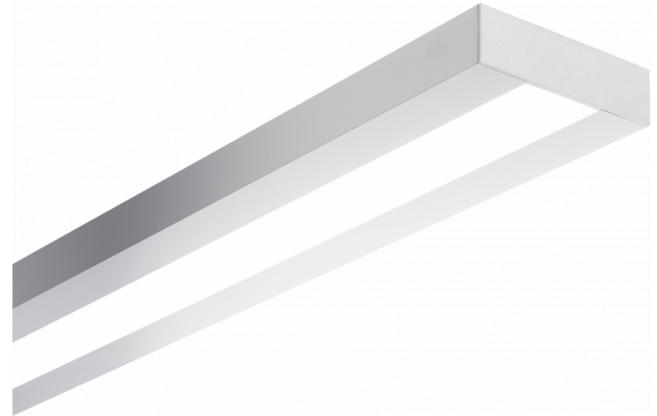

Re-LED Direct - satin - HO 150mA - RAL
05.91000544-9999

Fixture details

Mounting	Ceiling
Light emission	Direct
Fitting cover	satin diffusor
Protection rate	IP 20
Housing	Aluminium
Finish	RAL colour at your choice
Certificates	CE, ISO 9001

Photometric details

UGR	>19
CIE Fluxcode	49 80 96 99 67

Dimensions

A	1130 mm
---	---------

Remarks

Ceiling luminaire - Direct - HO 150mA - satin - RAL

ENERGY

A
 Verkrijgbaar op aanvraag.
B
 Disponible sur demande.
C
D
 Available on request.
E
F
 Auf Anfrage.
G