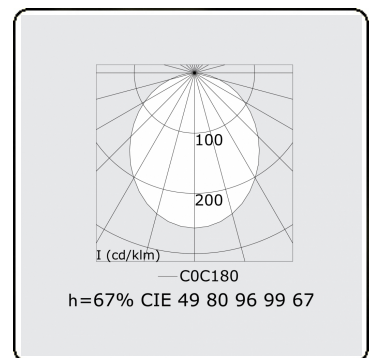

Electric details

Protection class	I
Supply	230V
Control gear box	Current driver

Lamp details

Lamptype	LED 3000K
Wattage	3,2W
Gross luminous flux	3175
Luminaire power	17,6W
Number	5
Lifetime LED module	L80/B10 > 72000h
Color tolerance	MacAdam 3
CRI	>80

Photometric details

UGR	>19
CIE Fluxcode	49 80 96 99 67

Dimensions

A	1410 mm
---	---------

Remarks

Ceiling luminaire - Direct - HO 150mA - satin - RAL

ENERGY

Verkrijgbaar op aanvraag.