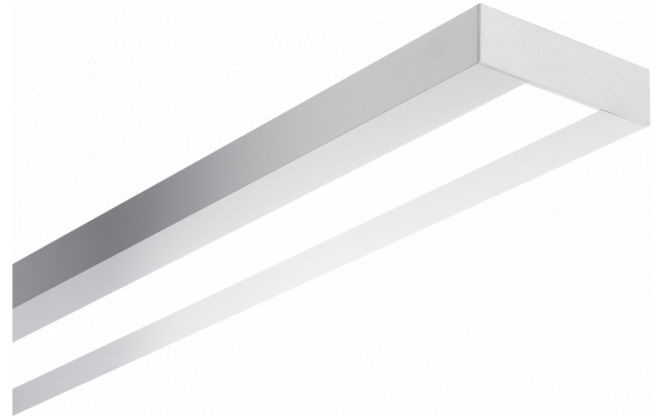

Re-LED Direct - satin - HO 150mA - RAL
05.91000553-9999

Fixture details

Mounting	Ceiling
Light emission	Direct
Fitting cover	satin diffusor
Protection rate	IP 20
Housing	Aluminium
Finish	RAL colour at your choice
Certificates	CE, ISO 9001

Photometric details

UGR	>19
CIE Fluxcode	49 80 96 99 67

Dimensions

A	1410 mm
---	---------

Remarks

Ceiling luminaire - Direct - HO 150mA - satin - RAL

ENERGY

Verkrijgbaar op aanvraag.