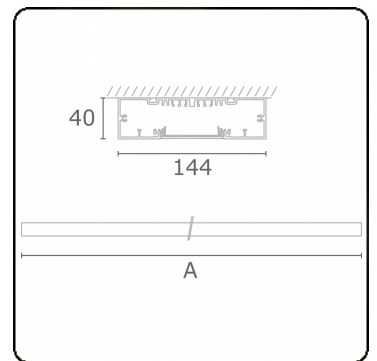

Electric details

Protection class	I
Supply	230V
Control gear box	Current driver DALI/TD

Lamp details

Lamptype	LED 4000K
Wattage	3,2W
Gross luminous flux	2680
Luminaire power	14,1W
Number	4
Lifetime LED module	L80/B10 > 72000h
Color tolerance	MacAdam 3
CRI	>80

Photometric details

UGR	>19
CIE Fluxcode	58 89 98 100 54

Dimensions

A	1130 mm
---	---------

Remarks

Ceiling luminaire - Direct - HO 150mA - MPO - ANO

ENERGY

Verrijgbaar op aanvraag.