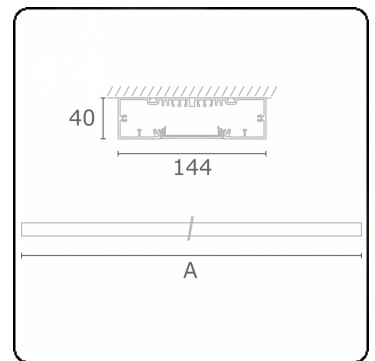

Re-LED Direct - MPO - HO 150mA - ANO
05.91010554-0001

Fixture details

Mounting	Ceiling
Light emission	Direct
Fitting cover	micro prismatic diffuser
Protection rate	IP 20
Housing	Aluminium
Finish	anodized finish
Certificates	CE, ISO 9001

Electric details

Protection class	I
Supply	230V
Control gear box	Current driver

Lamp details

Lamptype	LED 4000K
Wattage	3,2W
Gross luminous flux	3350
Luminaire power	17,6W
Number	5
Lifetime LED module	L80/B10 > 72000h
Color tolerance	MacAdam 3
CRI	>80

Photometric details

UGR	>19
CIE Fluxcode	58 89 98 100 54

Dimensions

A	1410 mm
---	---------

Remarks

Ceiling luminaire - Direct - HO 150mA - MPO - ANO

ENERGY

Verrijgbaar op aanvraag.