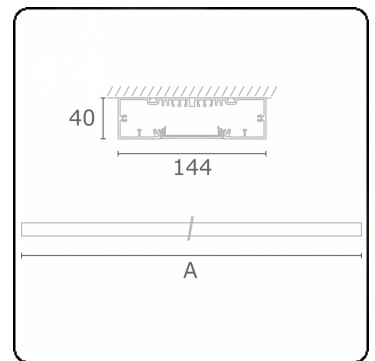

Electric details

Protection class	I
Supply	230V
Control gear box	Current driver DALI/TD

Lamp details

Lamptype	LED 3000K
Wattage	3,2W
Gross luminous flux	3810
Luminaire power	21,1W
Number	6
Lifetime LED module	L80/B10 > 72000h
Color tolerance	MacAdam 3
CRI	>80

Photometric details

UGR	>19
CIE Fluxcode	58 89 98 100 54

Dimensions

A	1690 mm
---	---------

Remarks

Ceiling luminaire - Direct - HO 150mA - MPO - ANO

ENERGY

Verrijgbaar op aanvraag.