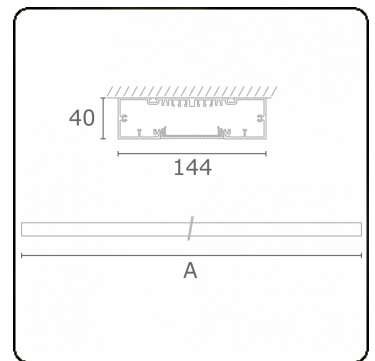

Electric details

Protection class	I
Supply	230V
Control gear box	Current driver DALI/TD

Lamp details

Lamptype	LED 3000K
Wattage	3,2W
Gross luminous flux	2560
Luminaire power	14,1W
Number	4
Lifetime LED module	L80/B10 > 72000h
Color tolerance	MacAdam 3
CRI	>80

Photometric details

UGR	>19
CIE Fluxcode	58 89 98 100 54

Dimensions

A	1130 mm
---	---------

Remarks

Ceiling luminaire - Direct - HO 150mA - MPO - ANO

ENERGY

Verrijgbaar op aanvraag.