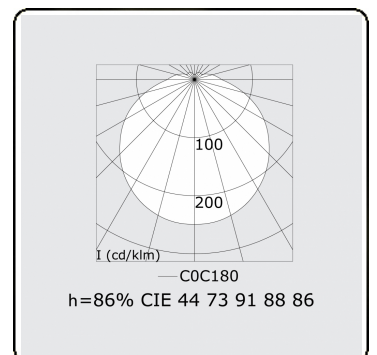

Tube 70 T1 - clear - HO 150mA - standard
35.90005554-0000

Fixture details

Mounting	Wall
Light emission	Direct
Fitting cover	clear diffuser
Protection rate	IP 65
Housing	Polycarbonate
Finish	frosted
Certificates	CE, ISO 9001

Electric details

Protection class	I
Supply	230V
Control gear box	Current driver DALI/TD
Emergency set	Autonomy 1 hour DALI

Lamp details

Lamptype	LED 4000K
Wattage	3,2W
Gross luminous flux	3350
Luminaire power	17,6W
Number	5
Lifetime LED module	L80/B10 > 72000h
Color tolerance	MacAdam 3
CRI	>80

Photometric details

CIE Fluxcode	44 73 91 88 86
--------------	----------------

Dimensions

A	1480 mm
---	---------

Remarks

Wall luminaire - clear - HO 150mA - standard

ENERGY

Verrijgbaar op aanvraag.